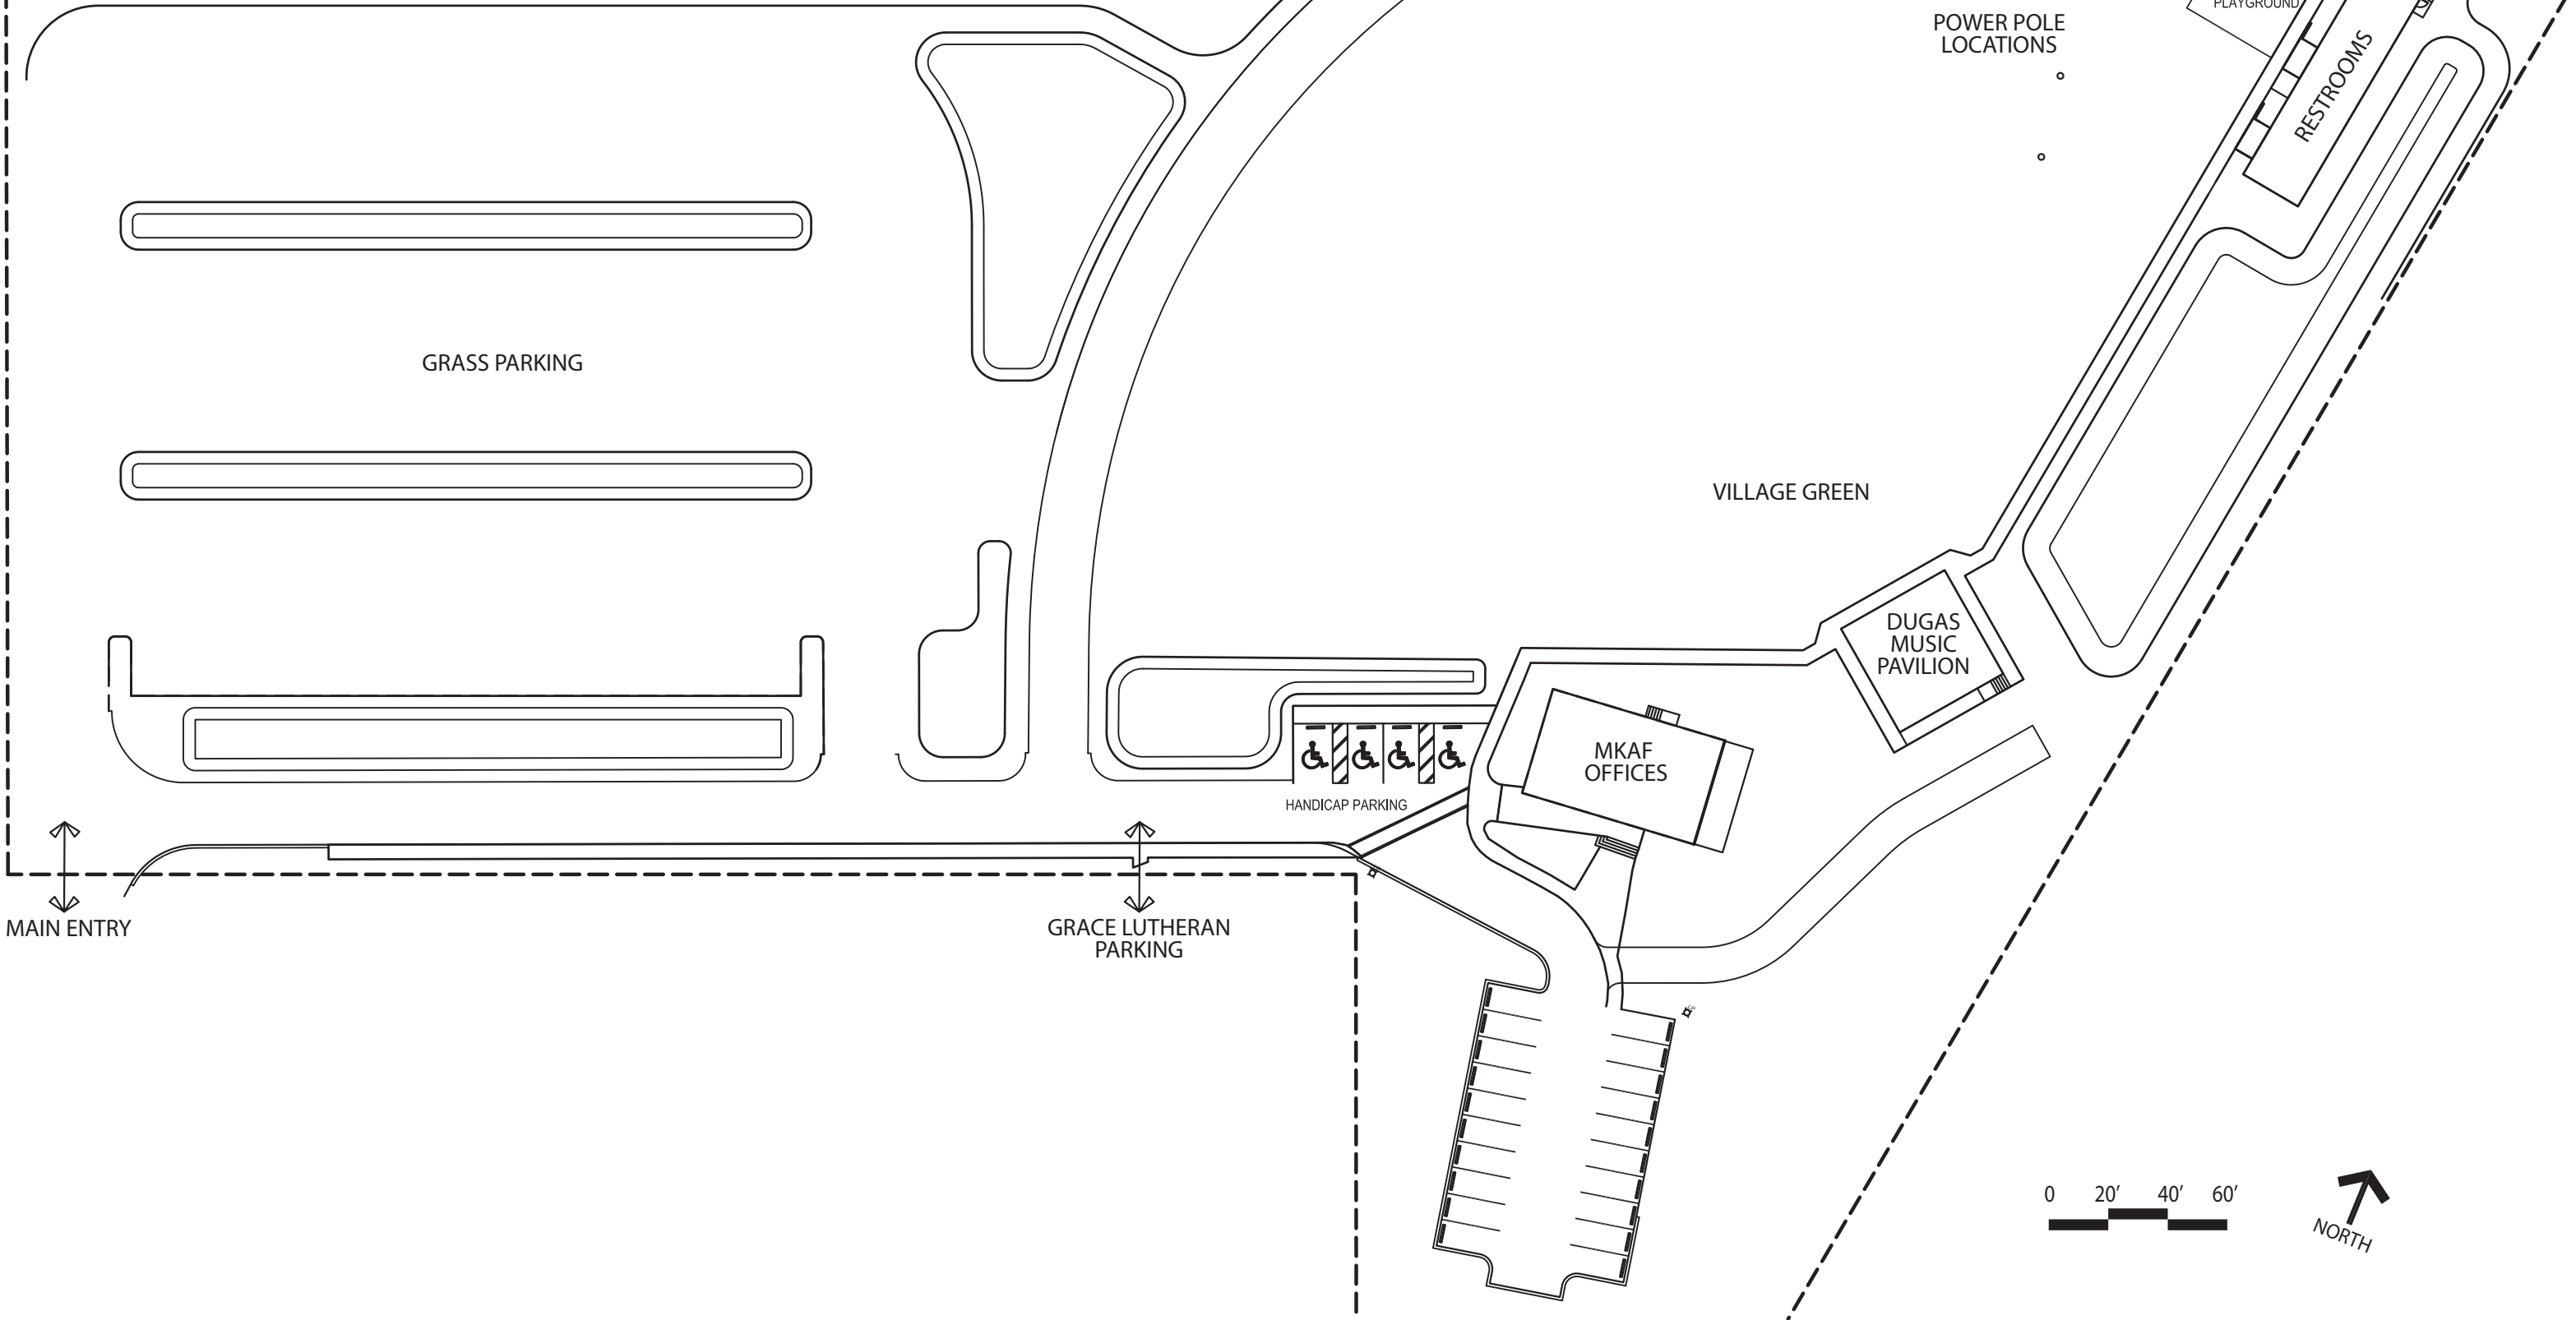

CULTURAL ARTS VILLAGE

MAIN ENTRY

GRACE LUTHERAN
PARKING

HANDICAP PARKING

MKAF
OFFICES

DUGAS
MUSIC
PAVILION

RESTROOMS

FORT TRINGAS
PLAYGROUND

POWER POLE
LOCATIONS

VILLAGE GREEN

0 20' 40' 60'